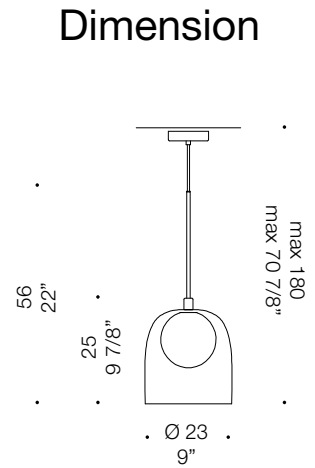

Ghost S23

Design Giovanni Barbato

Weight : 4,40 Kg
Volume : 1 package 0,085 m³

Product

Code : ● 0GHOS0S20
● 0GHOS0S21
● 0GHOS0S22

Type : Suspension

Light source

Type : COB LED 3000K
Watt : 1 X 9W 1290lm
CRI90