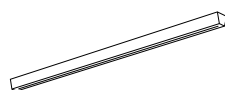

Ghost S23

Design Giovanni Barbato

Weight : 4,40 Kg
Volume : 1 package 0,085 m³

Product

Code : ● 0GHOS0S20
● 0GHOS0S21
● 0GHOS0S22

Type : Suspension

Light source

Type : COB LED 3000K
Watt : 1 X 9W 1290lm
CRI90

Finish

Glass : Clear glass, Coral blue, Cyclamen

Frame : Brusched brass
Cable: Ivory textile
Canopy : Brusched brass

Certificates

Accessories

de Majo team will advise clients with the best option, assisting them with their purchase.

Circle lightdrop

Liner lightdrop

Radial lightdrop

Rectangular lightdrop